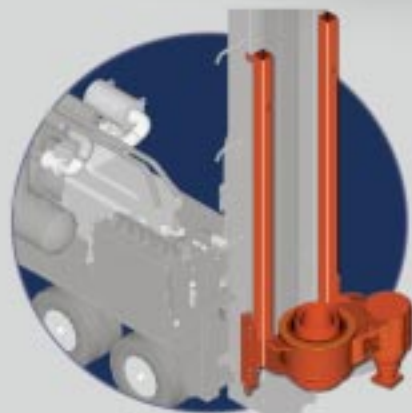

Extend your capabilities

T90KD ROTADRILL

Range II Telemast

- 90,000 lb hoist
- 38' top head travel
- 28" table opening
- 5-1/4" ID tilting top head
- 38.5' transport length

Casing Rotator

- 24" O.D. casing
- 12' stroke
- 145,000 ft-lb torque
- Removable mounting

SCHRAMM
Telemast[®]
Drill Tower of Power